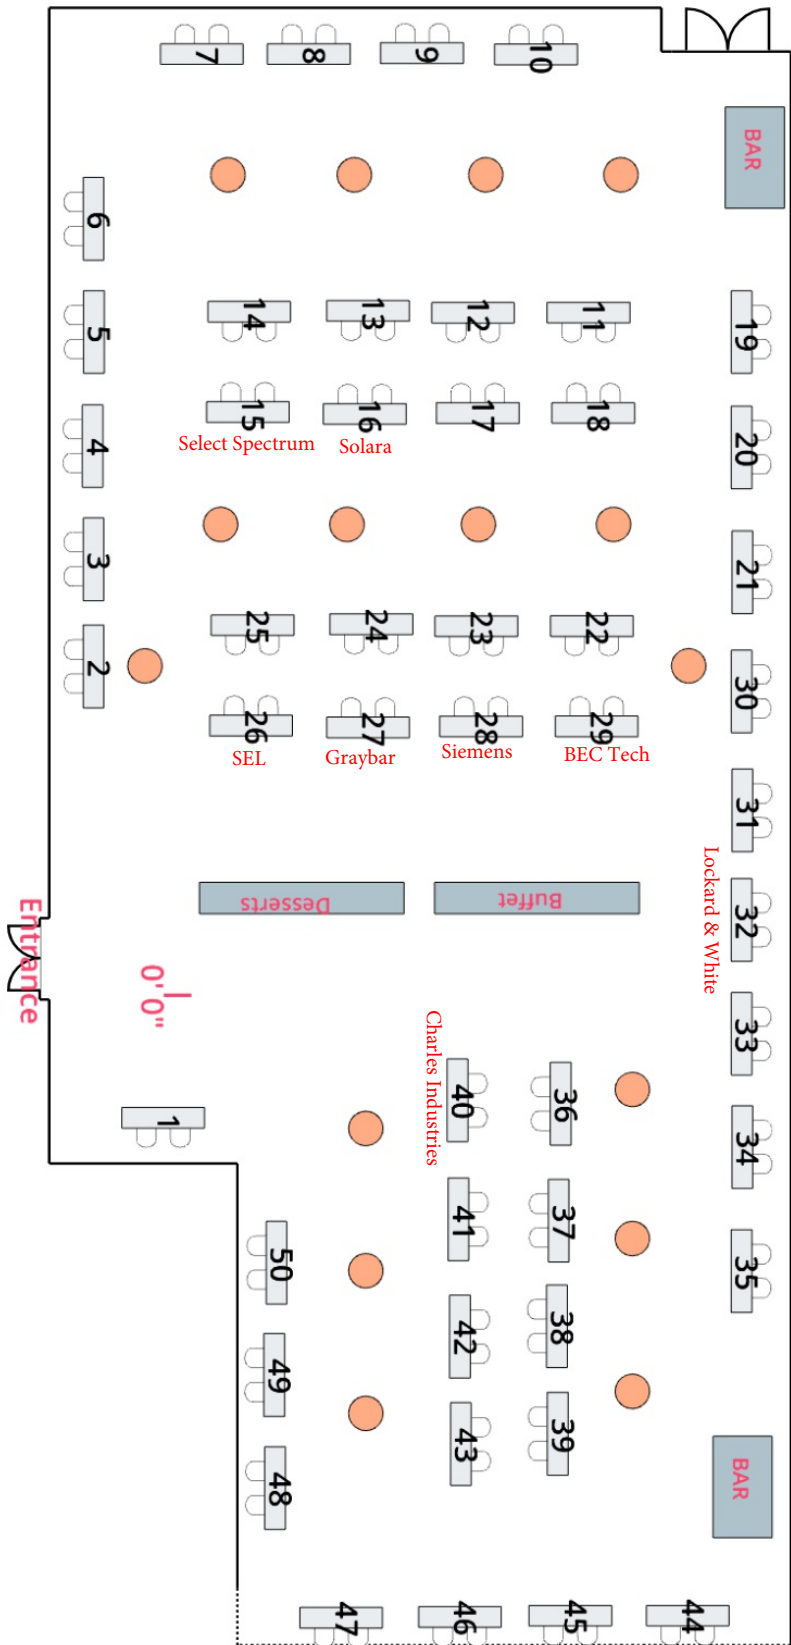

Exhibit Hall

CS Note: All Tables to be fully draped

10 Feet