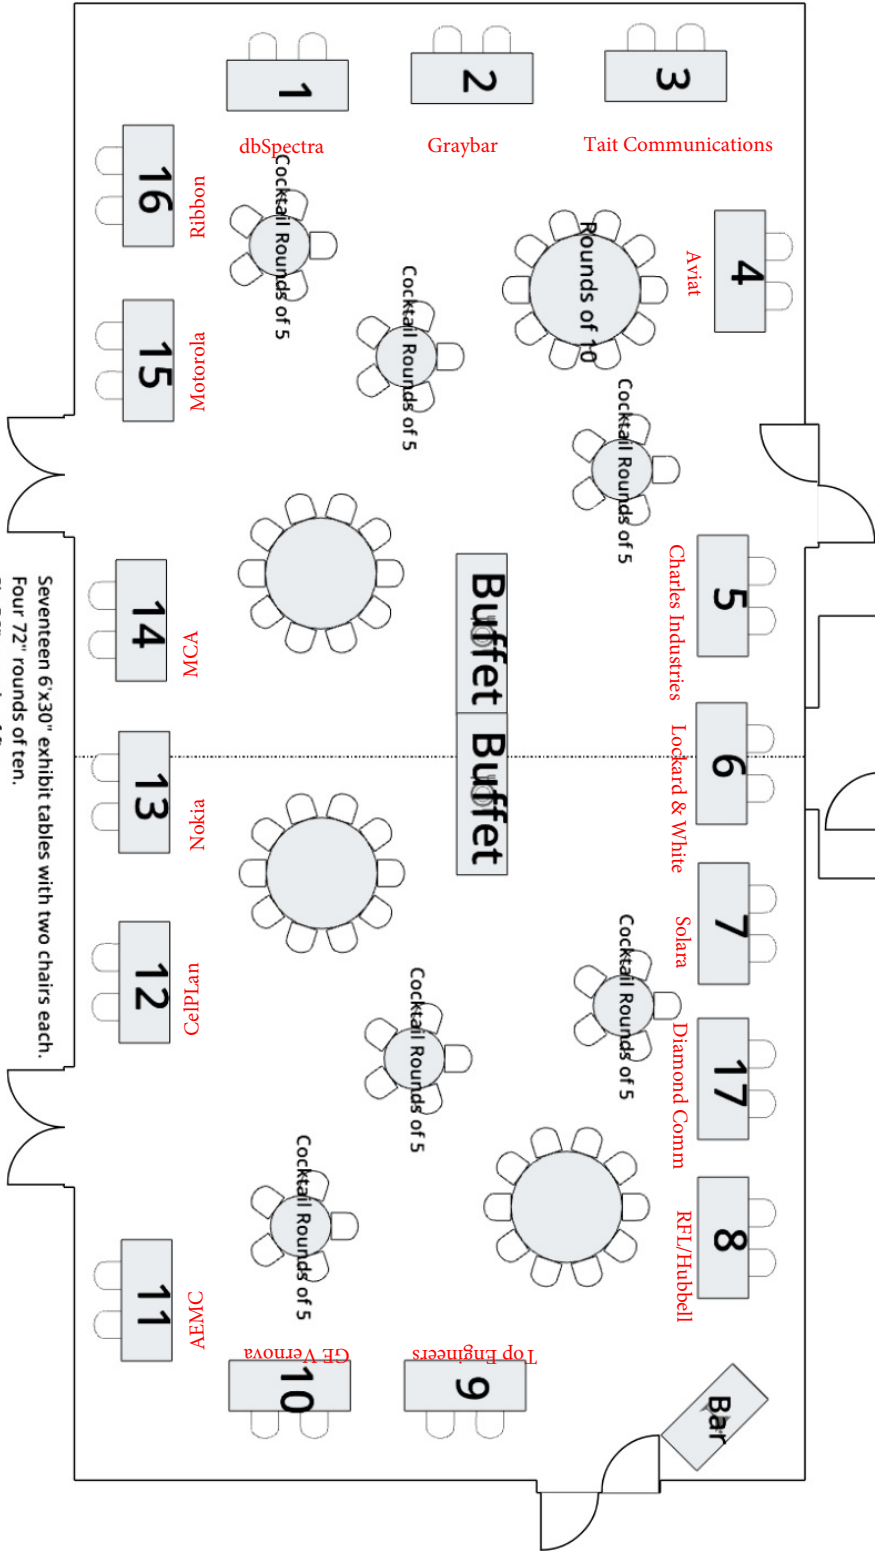

Exhibitors as of 10/29

Lafitte AB
02/27/20
UTC 2020 Region 7 Meeting

Seventeen 6'x30" exhibit tables with two chairs each.
Four 72" "rounds of ten."
Six 36" "rounds of five."
Seventy total seats.